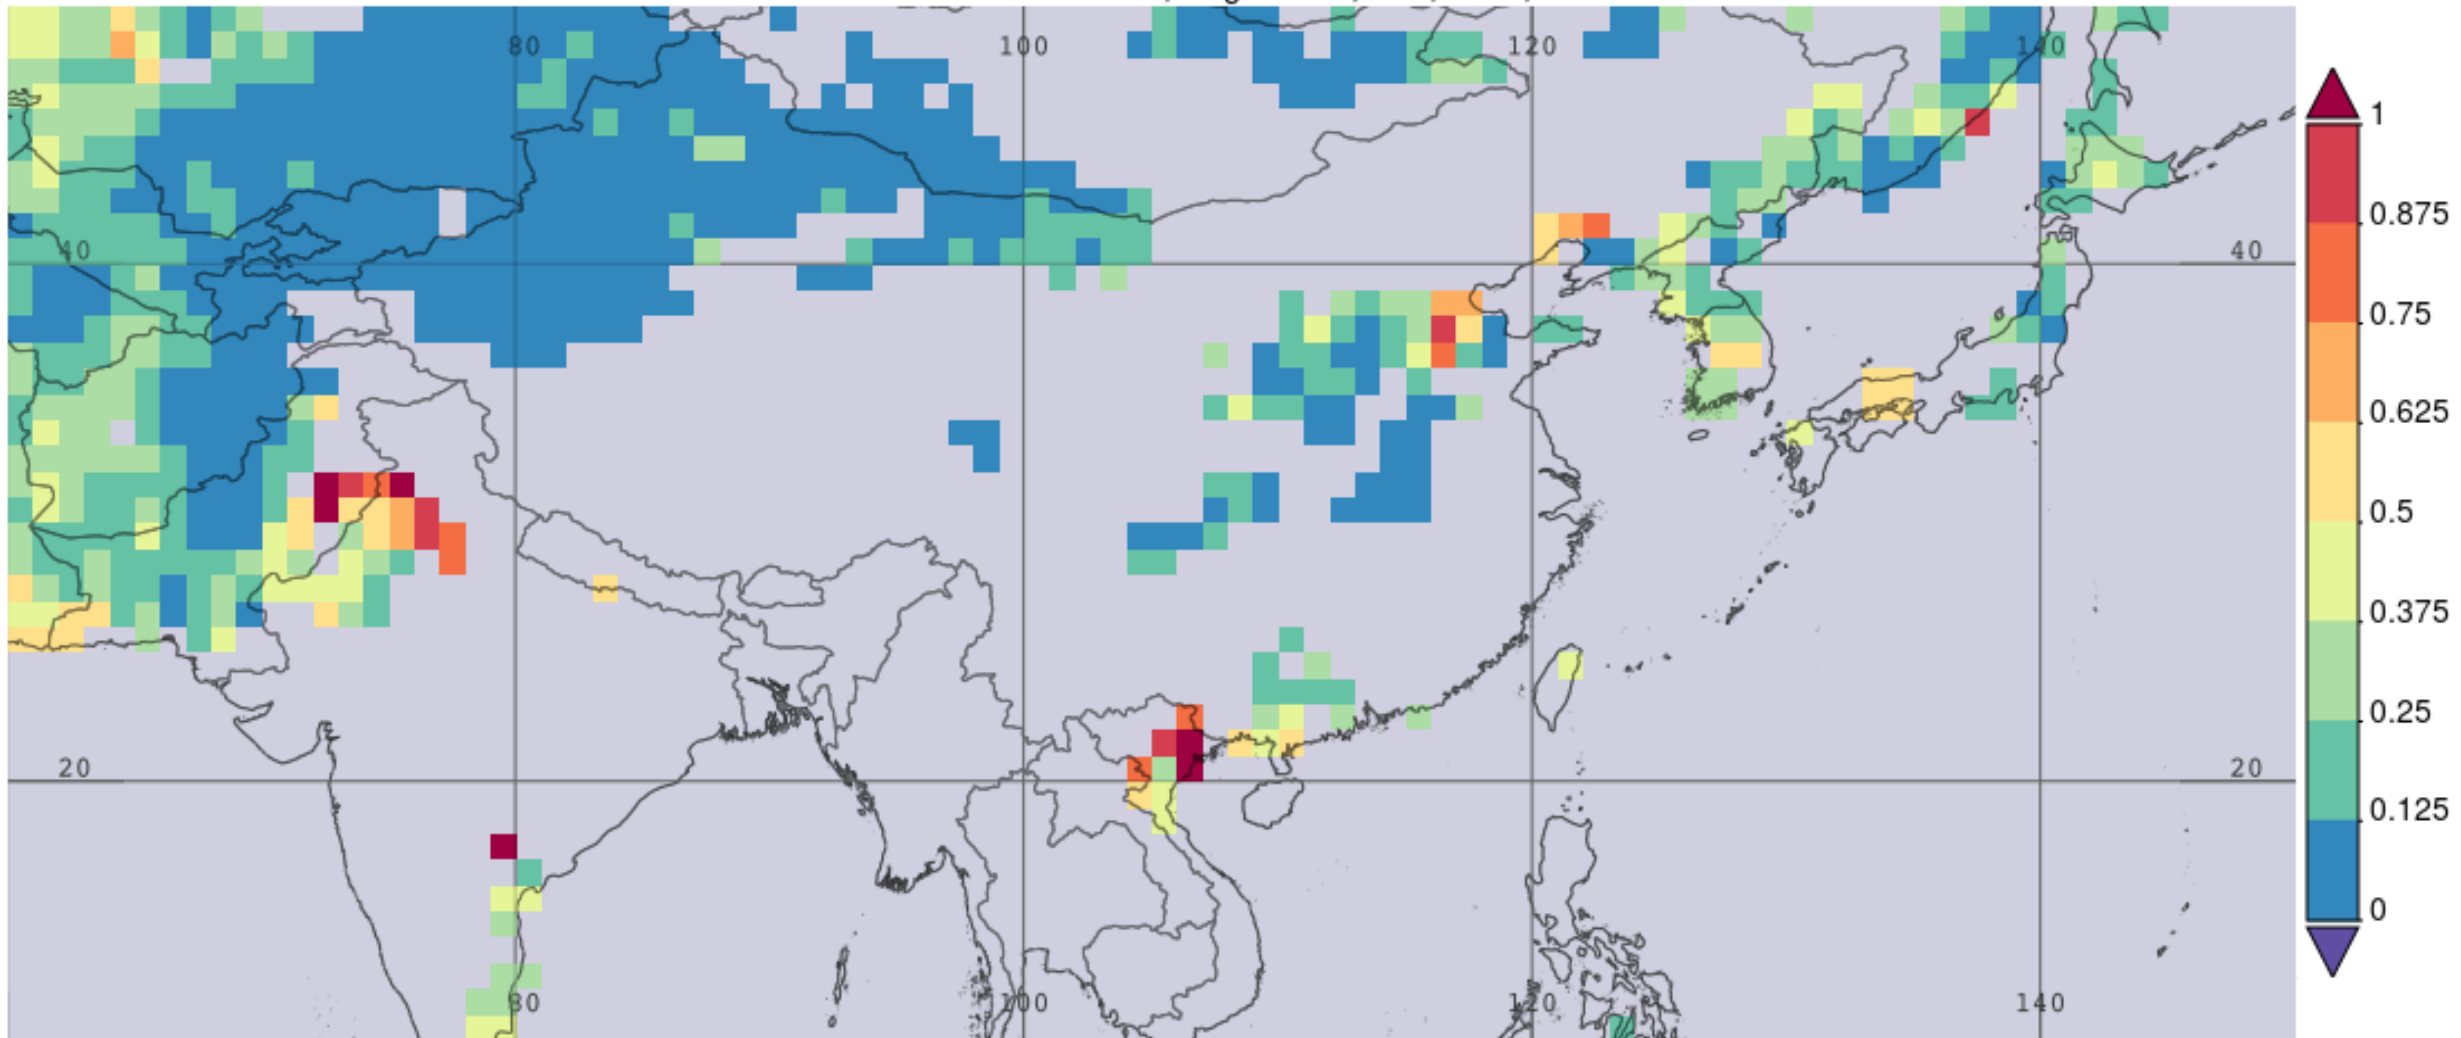

Time Averaged Map of Aerosol Optical Depth 550 nm (Deep Blue, Land-only) daily 1 deg. [MODIS-Terra MOD08\_D3 v6.1]  
over 2021-07-25, Region 60E, 10N, 150E, 50N

Time Averaged Map of Aerosol Optical Depth 550 nm (Deep Blue, Land-only) daily 1 deg. [MODIS-Terra MOD08\_D3 v6.1]  
over 2021-07-25, Region 128E, 30N, 144E, 40N